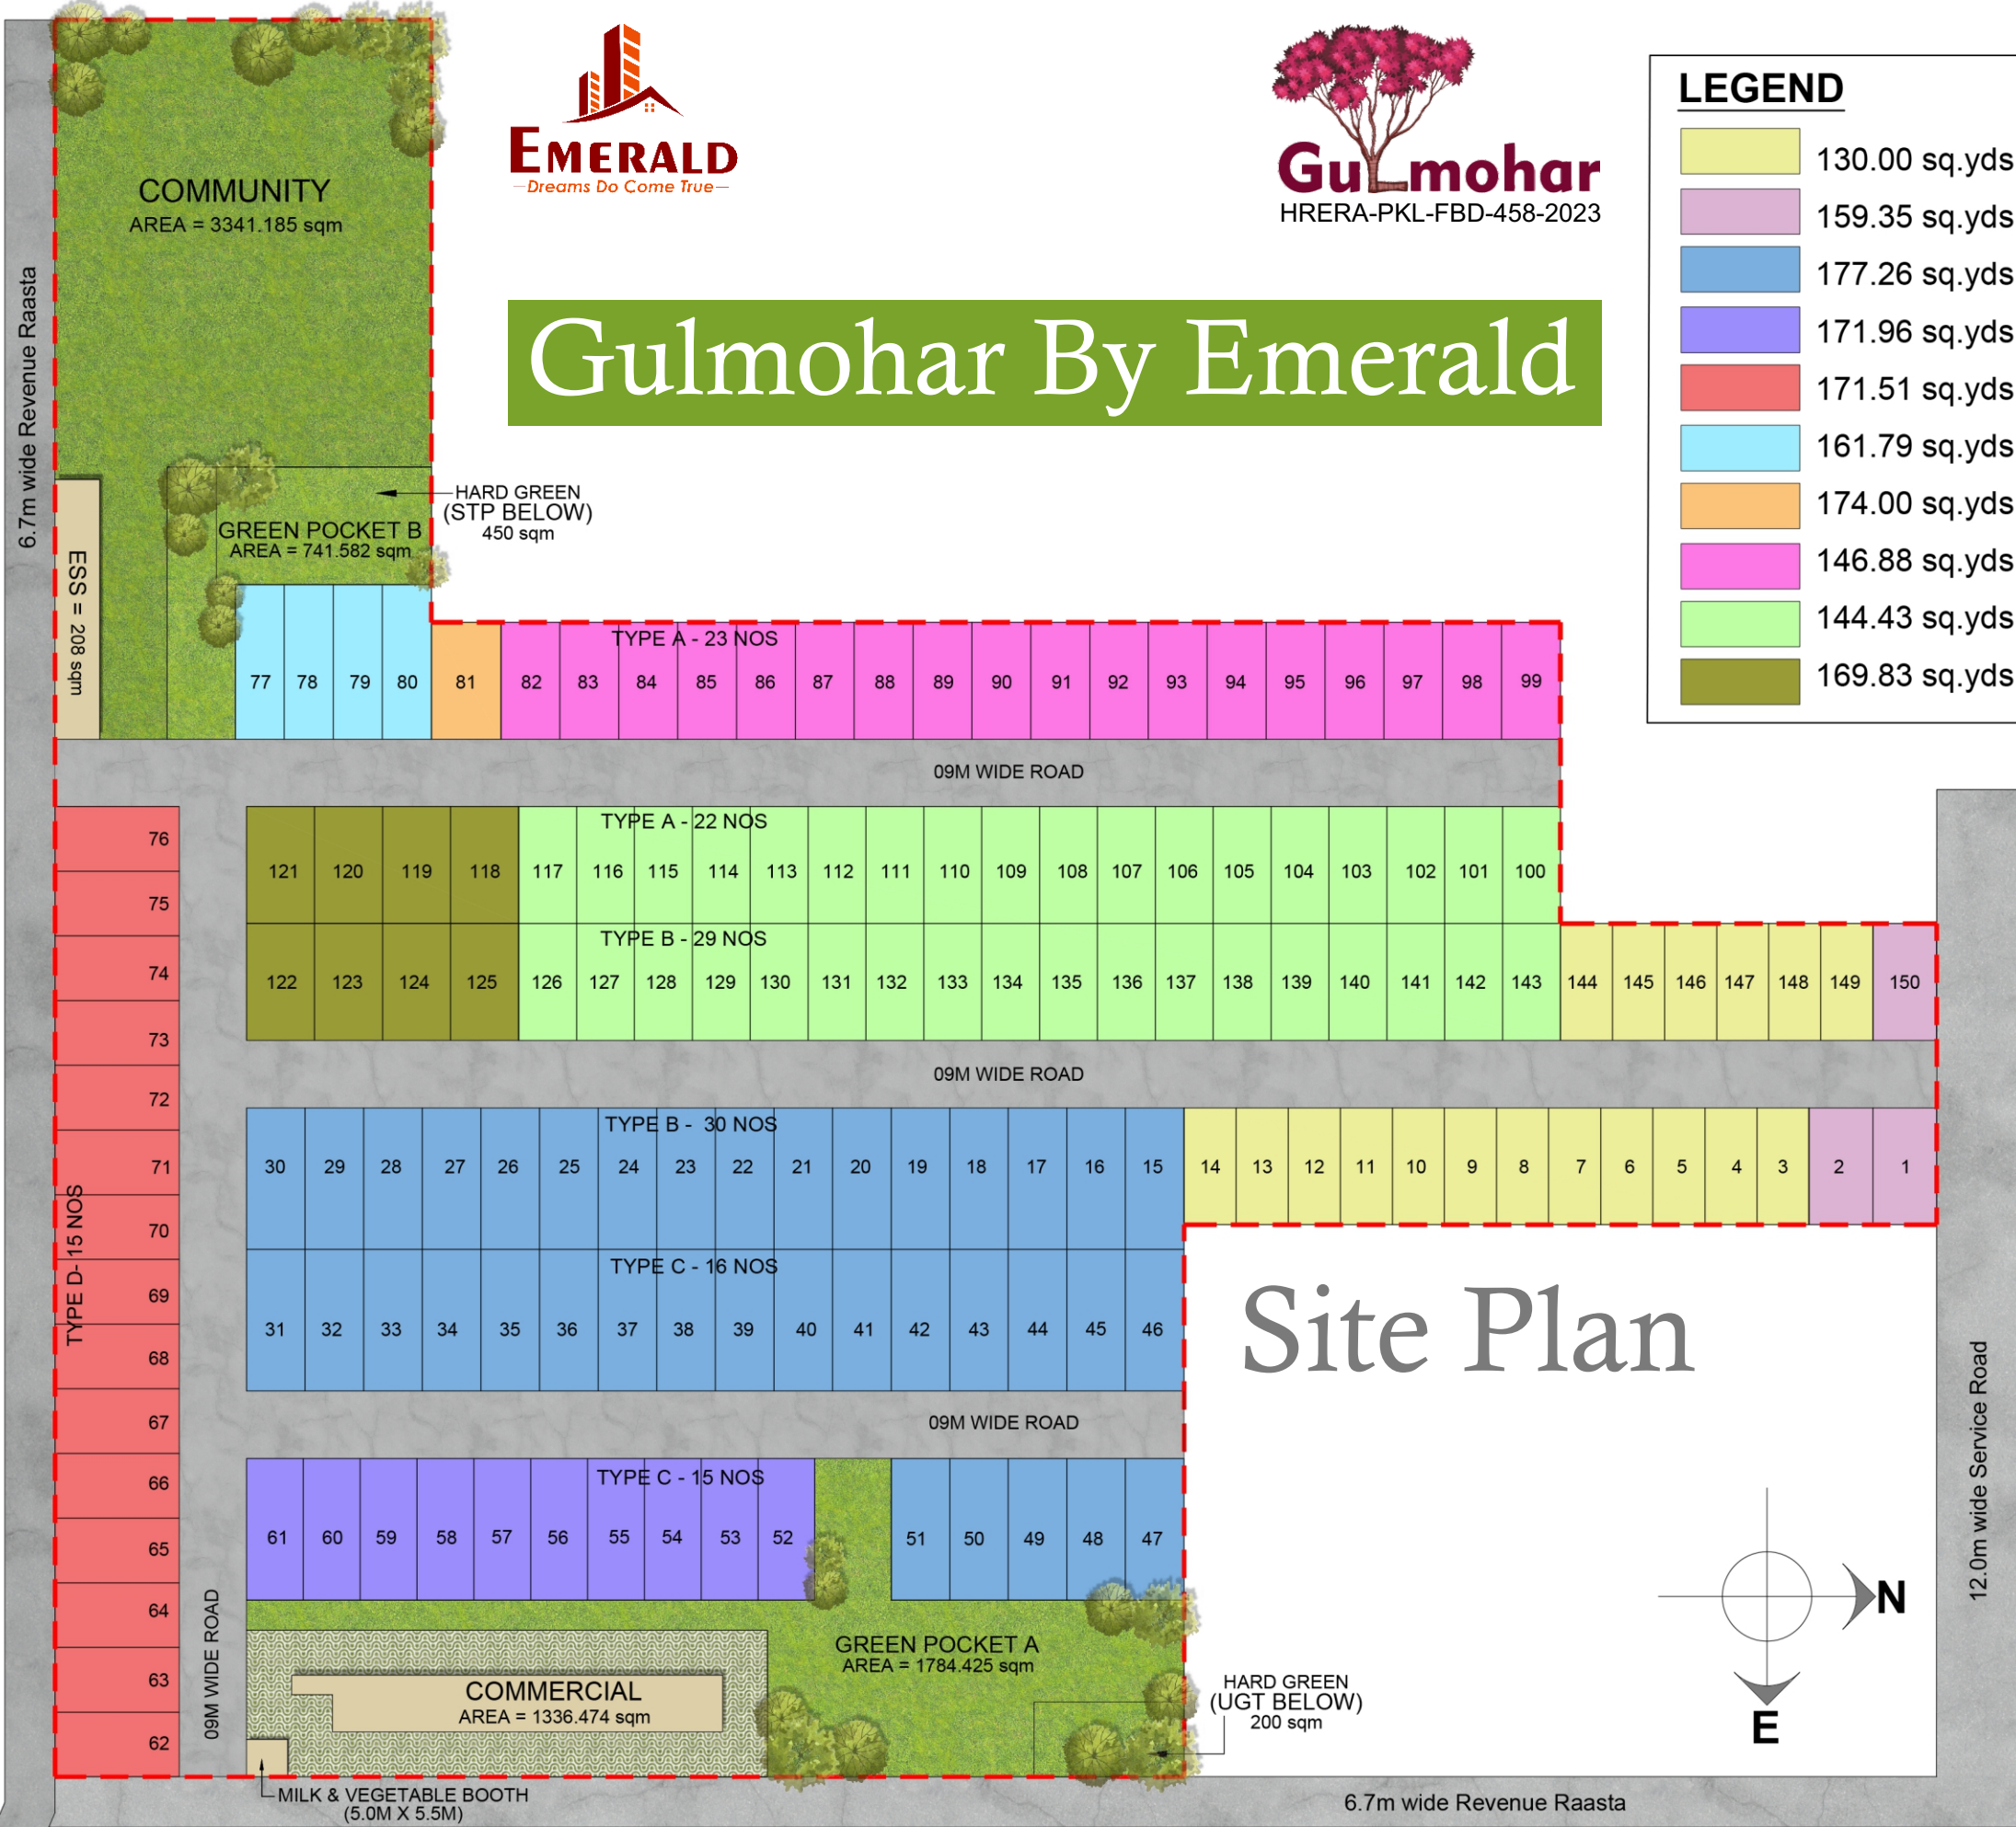

Gulmohar By Emerald

LEGEND		
	130.00 sq.yds	- 22.83' X 51.23'
	159.35 sq.yds	- 27.99' X 51.23'
	177.26 sq.yds	- 25.68' X 62.10'
	171.96 sq.yds	- 24.92' X 62.10'
	171.51 sq.yds	- 28.34' X 54.44'
	161.79 sq.yds	- 21.49' X 67.74'
	174.00 sq.yds	- 30.57' X 51.23'
	146.88 sq.yds	- 25.80' X 51.23'
	144.43 sq.yds	- 25.37' X 51.23'
	169.83 sq.yds	- 29.83' X 51.23'

Site Plan

24 MT WIDE ROAD